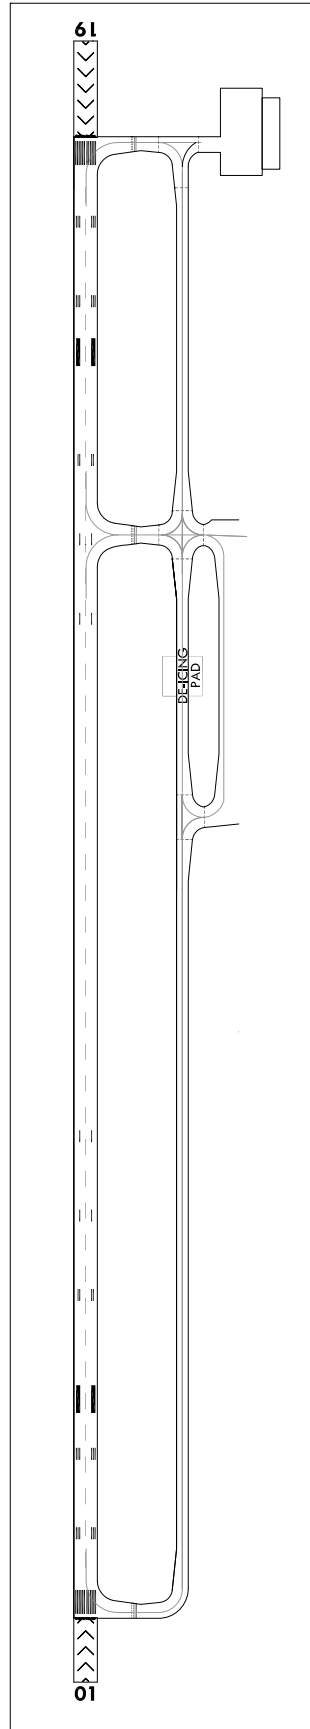

LIGHTING AND
MARKING CHART

MUAN / Muon Intl

MARKING AIDS RWY 01/19 AND EXIT TWY

LIGHTING AIDS RWY 01/19 AND EXIT TWY

Change : Establishment of RTHL.