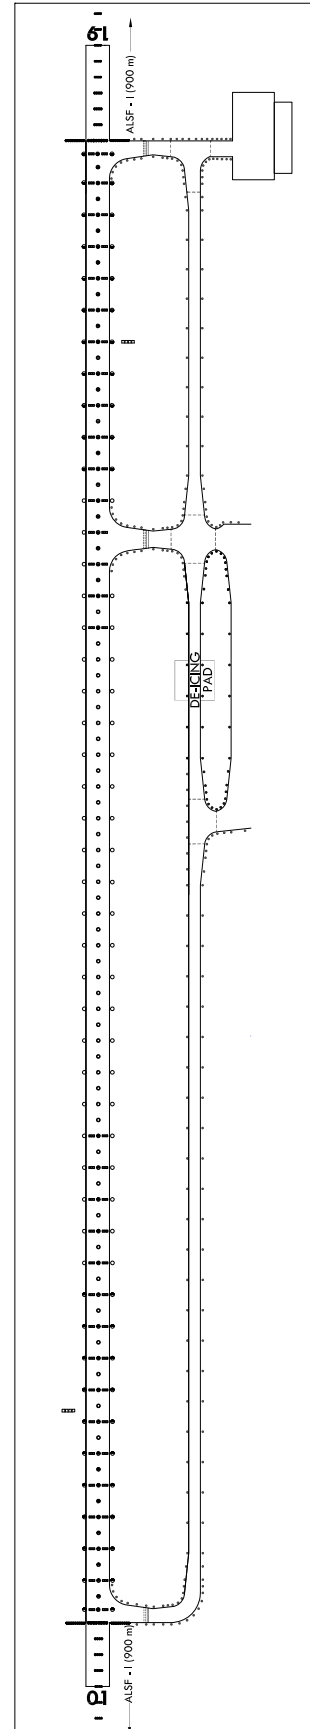

LIGHTING AND
MARKING CHART

MUAN / Muon Intl

MARKING AIDS RWY 01/19 AND EXIT TWY

LIGHTING AIDS RWY 01/19 AND EXIT TWY

Change : Establishment of RTHL.